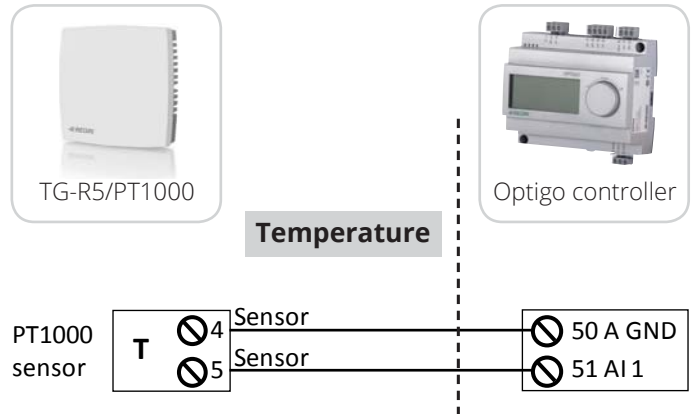

4. Connection

5. Declaration of conformity CE

RoHS: The product complies with Directive 2011/65/EU of the European Parliament and Council.

Manufacturer: Regin AB, Bangårdsvej 35, SE-42836 Kållerød

Type: Temperature sensor

FLEXIT AS 2018

Knut Skogstad
CEO

3. Installation

For more information on settings, etc., see the OPTIGO Controller Manual (116821)

Our products are subject to continuous development and we therefore reserve the right to make changes. We also disclaim liability for any printing errors that may occur.