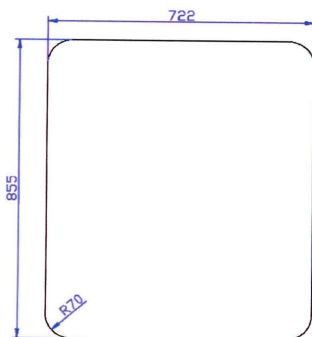

## GULVPLATE

ART.NO 50049162

HERDET KLART GLASS / GODSTYKKELSE: 6 MM  
F105 NO/SE/DK/FI

FLOOR PLATE / CLEAR GLASS / THICKNESS: 6MM  
F105 NO/SE/DK/FI

JØTUL AS  
P.O. BOX 1411  
1602 FREDRIKSTAD  
NORWAY

09.03.2016