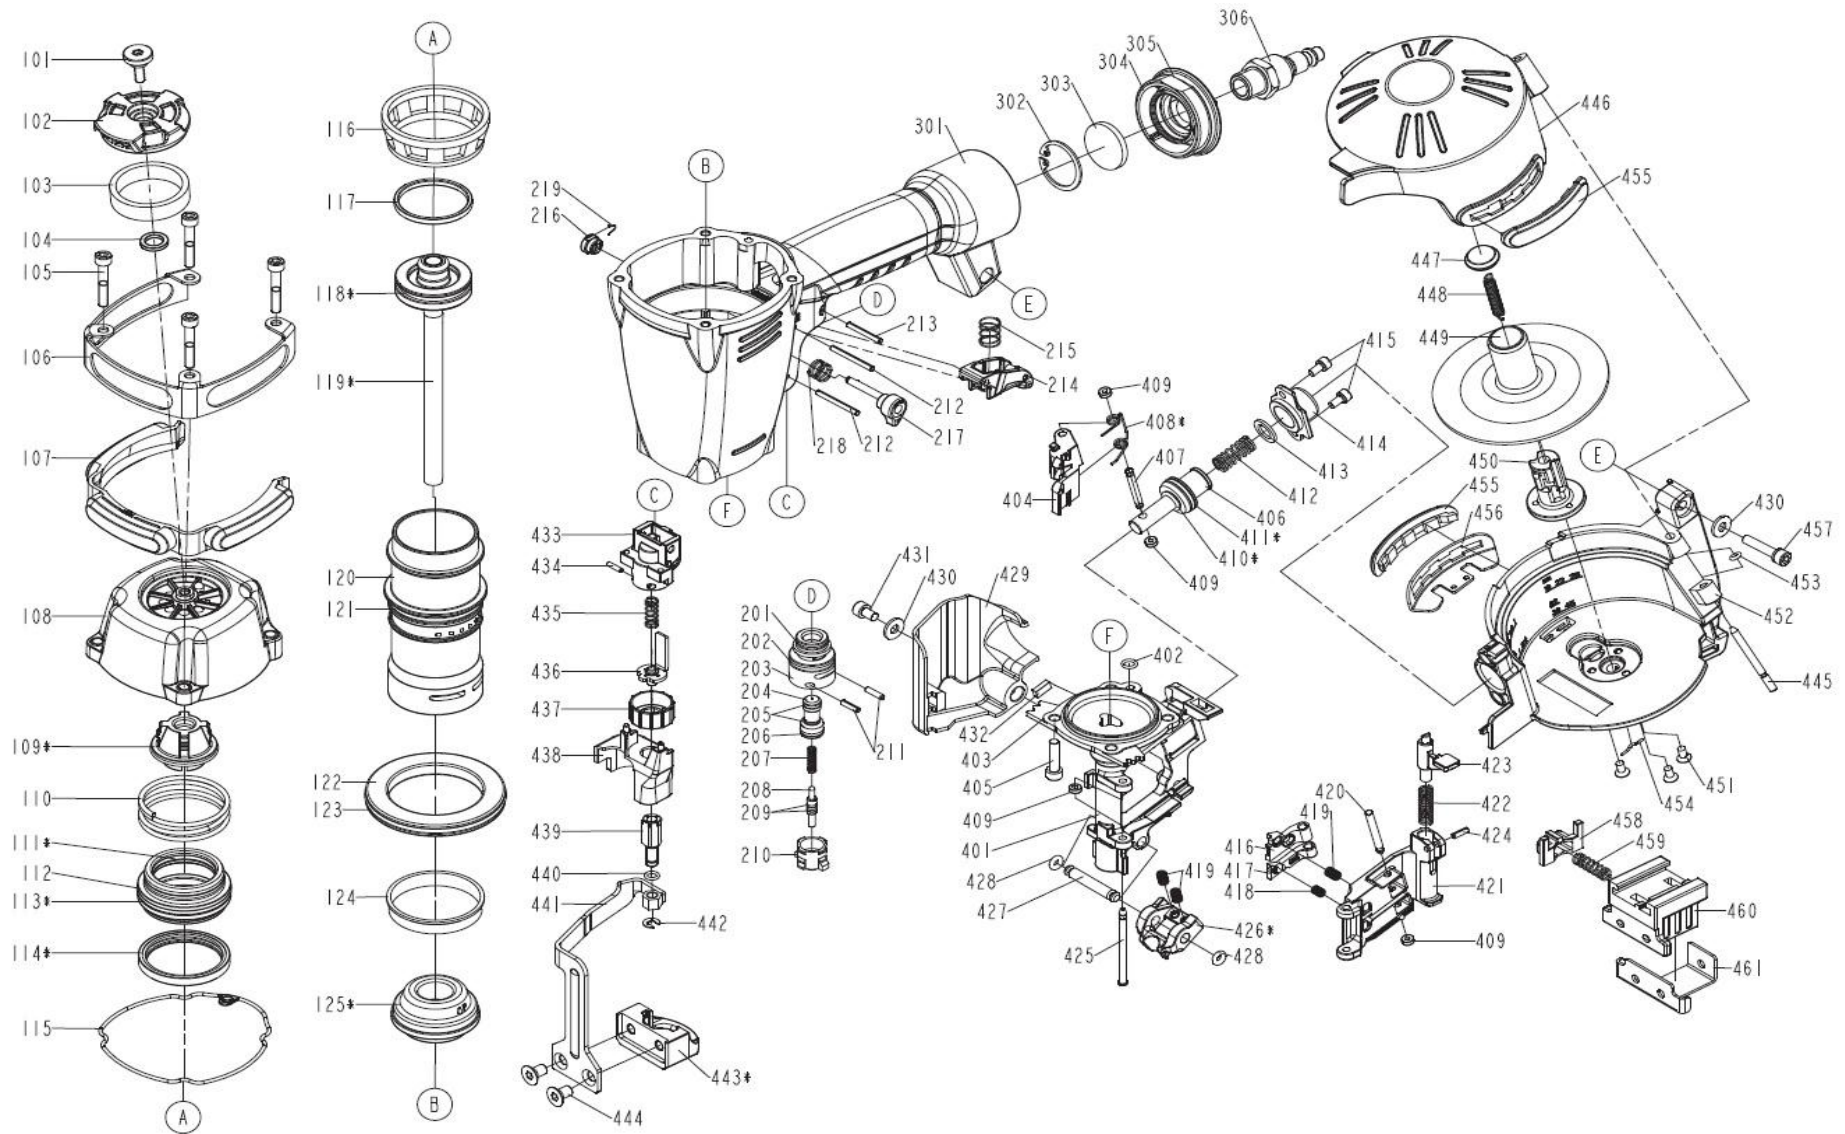

Coil Roofing nailer ESSVE CRN 15/45

Coil Roofing nailer ESSVE CRN 15/45

Pos	Art. Nr.	Name	Pos	Art. Nr.	Name	Pos	Art. Nr.	Name	Extras:
101		DEFLECTOR BOLT(3M2353)	214		TRIGGER UNIT	427		FIXED PIN	
102		DEFLECTOR	215		SPRING	428		O - RING	
103		MUFFLER	216		LOCATING WHEEL	429		SAFETY COVER	
104		RUBBER PAD	217		HINGE POINT	430		FLAT WASHER	
105		HEX.SOC.HD.BOLT	218		SPRING	431		HEX.SOC.HD.BOLT	Service kits:
106		GUIDE COVER	219		RING	432		MAGNET	
107		PROTECTIVE CUSHION	301		GUN BODY	433		SAFETY GUIDE	
108		CAP	302		C - RING	434		SPRING PIN	
109*		SEAL	303		FILTER	435		SAFETY SPRING	
110		COMPRESSION SPRING	304		END CAP	436		SAFETY B UNIT	
111*		O - RING	305		O - RING	437		ADJUST AXIE	
112		HD.VALVE PISTON	306		AIR PLUG	438		SAFETY COVER	
113*		O - RING	401		NOSE PIECE	439		ADJUST ROD	
114*		COLLAR	402		O - RING	440		O - RING	
115		PACKING	403		O - RING	441		SAFETY	
116		CYLINDER PRESS RING	404		FEED FINGER	442		E - RING	
117		PISTON RING	405		HEX.SOC.HD.BOLT	443*		SAFETY A UNIT	
118*		O - RING	406		FEED PISTON	444		COUNTER SUNK SCREW	
119*		DRIVER UNIT	407		PIN FEED PISTON	445		PIN	
120		CYLINDER	408*		FEED FINGER SPRING	446		MAGAZINE COVER	
121		O - RING	409		PU RETAINER	447		SPRING BASE A	
122		CYLINDER SPACER	410*		O - RING	448		PULL SPRING	
123		O - RING	411*		O - RING	449*		SPACER	
124		CYLINDER RING	412		FEED PISTON SPRING	450		MAGAEING POST	
125*		BUMPER	413		FEED-BUMPER	451		TAP BOLT	
201		O - RING	414		FEED PISTON CAP	452		MAGAZINE CASE	
202		O - RING	415		BOLT ASSY	453		O - RING	
203		PLUNGER CAP	416		FIRST STOPPER FINGER	454		SPRING RETAINER	
204		VALVE PLUNGER	417		SECOND STOPPER FINGER	455		MAGAZINE PROTECTIVE CUSHION	
205		O - RING	418		SPRING	456		MAGAZINE GUIDE COVER	
206		O - RING	419		GUIDE BLOCK SPRING	457		BOLT ASSY	
207		SPRING	420		PIN-NAIL STOP	458		POSITIONING SHEET	
208		PLUNGER	421		DOOR	459		SAFETY SPRING	
209		O - RING	422		LATCH SPRING	460		ADJUSTING PLATE-A	
210		TRIGGER VALVE HEAD	423		DOOR LATCH	461		ADJUSTING PLATE-B	
211		SPRING PIN	424		SPRING PIN				
212		SPRING PIN	425		DOOR SHAFT PIN				
213		SPRING PIN	426*		GUIDE BLOCK				